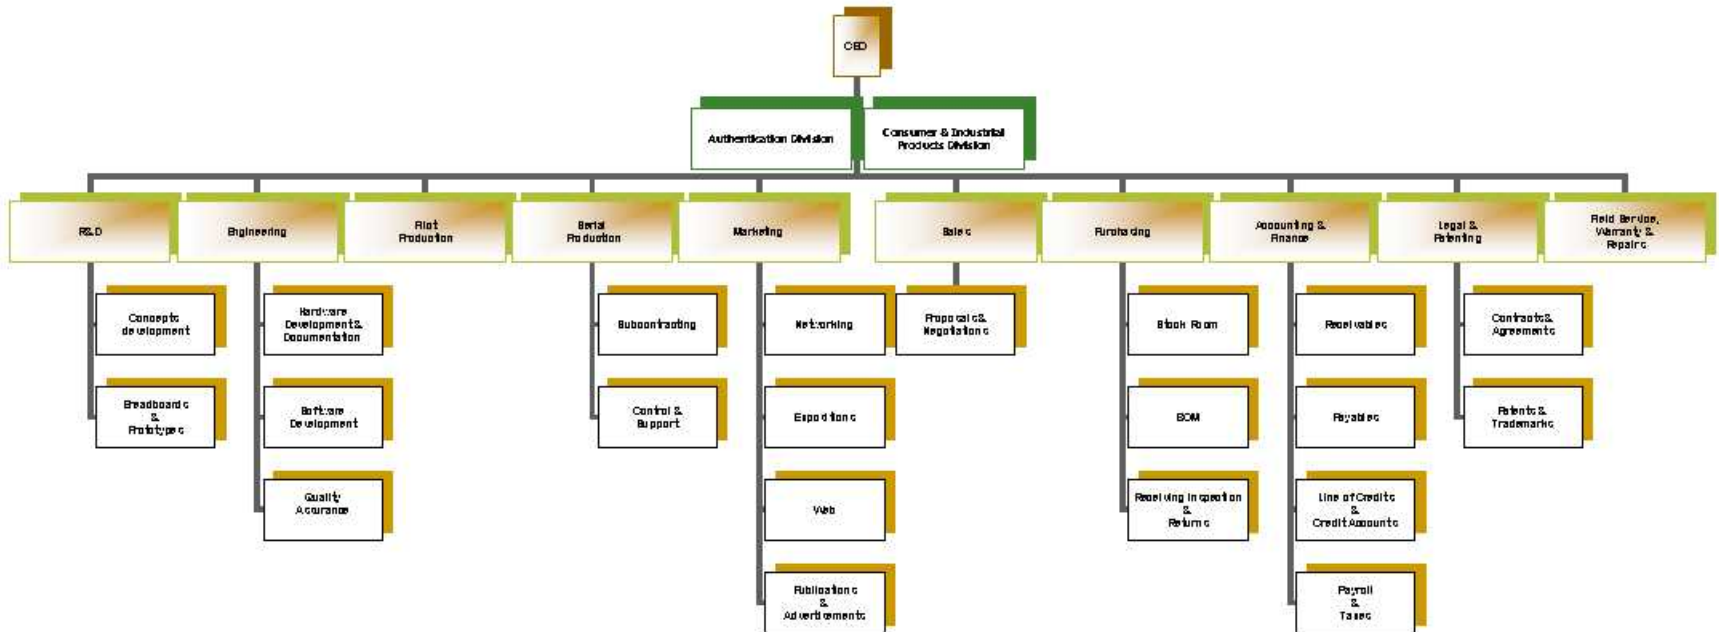

**V.L. Engineering, Inc.
Marketing Presentation
April, 2007**

Organizational Chart

Served Clients & Customers

Consulting Services

Served Clients & Customers

Industrial Equipment and Systems Development and Production

Served Clients & Customers

Authentication and Identification Products

“Wizard™” family bar code viewing/reading data terminals

- Real time video display of invisible bar codes.
- Read IR and UV invisible 2-D bar codes: Datamatrix and Armorcode.
- Tolerant to distortions, variations of intensity and contrast.
- Data storage and communications.

- Secure 2-D bar code, employing high quality encryption and password-like protection of data.
 - Proprietary architecture.
 - Allows privatization of symbology use per customer and/or per application.
 - Guaranteed data integrity.
 - Strong error detection and correction.
 - Omni-directional reading.
-

P
a
s
s
w
o
r
d
s

X

Y

Bar codes generated for
Customer "Y"

Bar code patterns generated by POPYRUS™ software for different customers are thoroughly randomized and depended on the customer password. Readers of customer X use password X that unlocks only corresponding bar codes X and vice versa. Number of independent customers is unlimited.