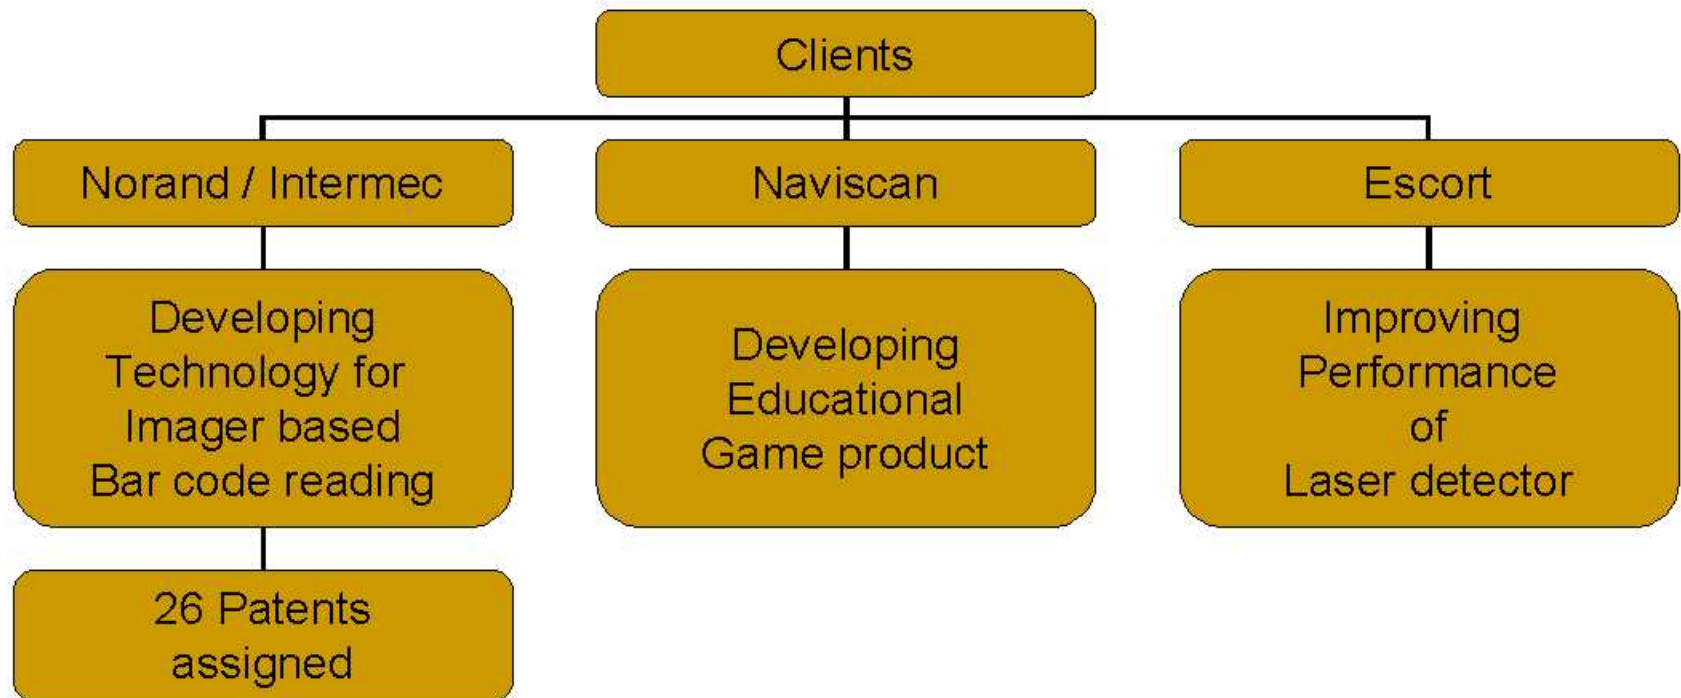

Consulting Services