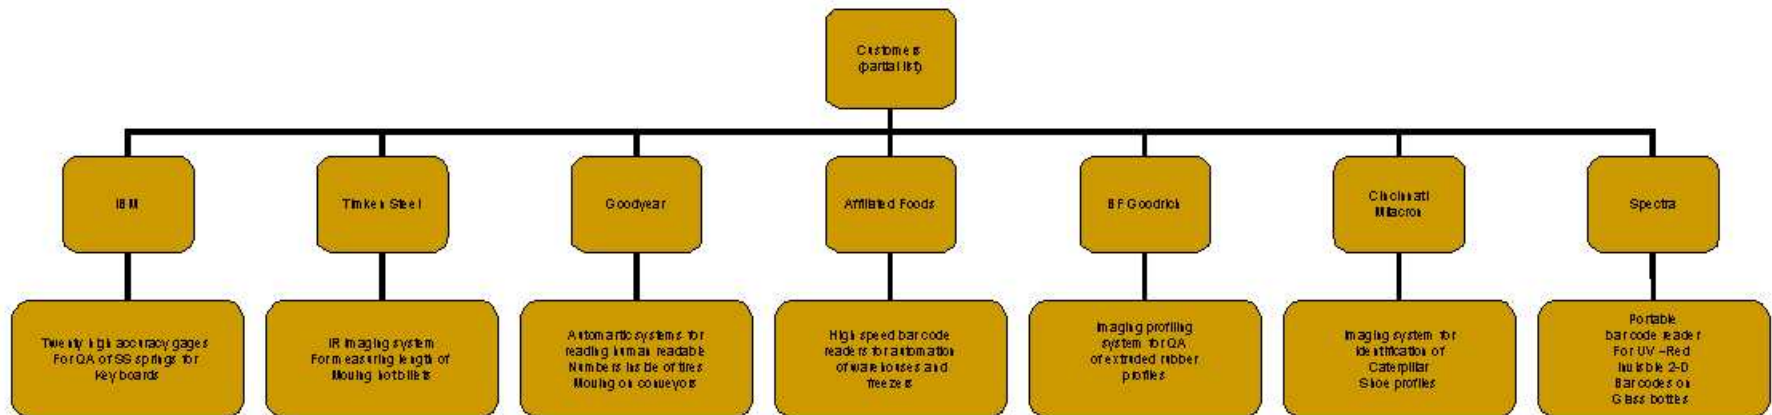

**V.L. Engineering, Inc.
Marketing Presentation
April, 2007**

Organizational Chart

Served Clients & Customers

Consulting Services

Served Clients & Customers

Industrial Equipment and Systems Development and Production

Served Clients & Customers

Authentication and Identification Products

“Wizard™” family bar code viewing/reading data terminals

- Real time video display of invisible bar codes.
- Read IR and UV invisible 2-D bar codes: Datamatrix and Armorcode.
- Tolerant to distortions, variations of intensity and contrast.
- Data storage and communications.

- Secure 2-D bar code, employing high quality encryption and password-like protection of data.
 - Proprietary architecture.
 - Allows privatization of symbology use per customer and/or per application.
 - Guaranteed data integrity.
 - Strong error detection and correction.
 - Omni-directional reading.
-

Additional Features

- Two geometrical shapes: square (1 x 1) & rectangular (3 x 1).
- Tolerates partial obstructions of image.
- Various data capacities are available.
- Numeric and alphanumeric encodation.
- Date and time stamp is available.
- Super strong encryption challenging modern supercomputers, yet easy to use.