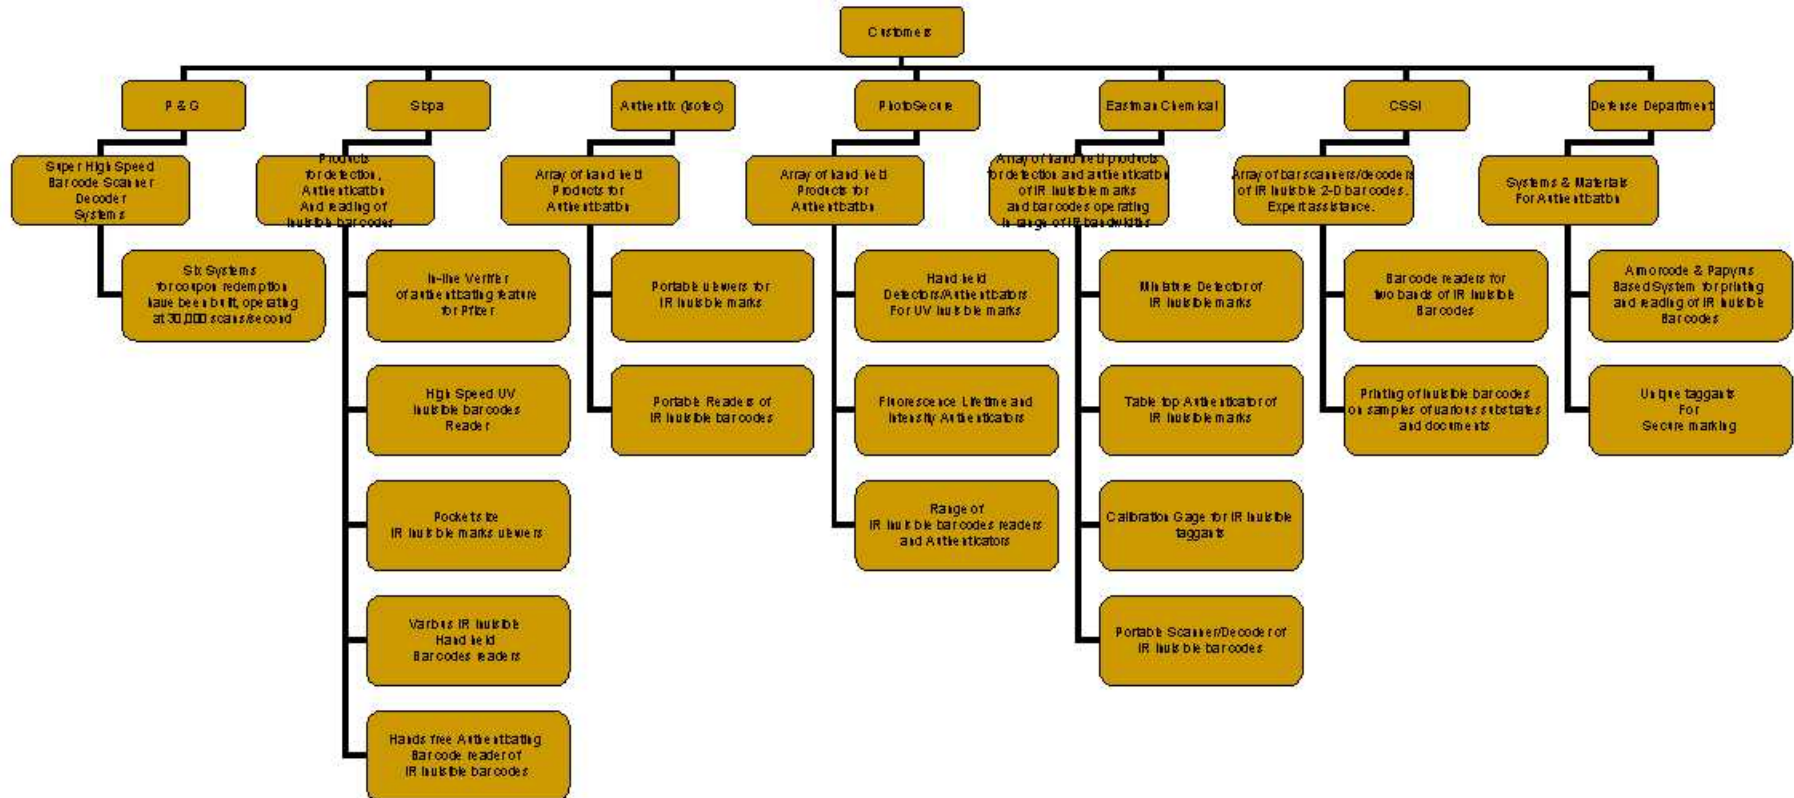

**V.L. Engineering, Inc.
Marketing Presentation
April, 2007**

Organizational Chart

Served Clients & Customers

Consulting Services

Served Clients & Customers

Industrial Equipment and Systems Development and Production

Served Clients & Customers

Authentication and Identification Products

“Wizard™” family bar code viewing/reading data terminals

- Real time video display of invisible bar codes.
- Read IR and UV invisible 2-D bar codes: Datamatrix and Armorcode.
- Tolerant to distortions, variations of intensity and contrast.
- Data storage and communications.

- Secure 2-D bar code, employing high quality encryption and password-like protection of data.
 - Proprietary architecture.
 - Allows privatization of symbology use per customer and/or per application.
 - Guaranteed data integrity.
 - Strong error detection and correction.
 - Omni-directional reading.
-